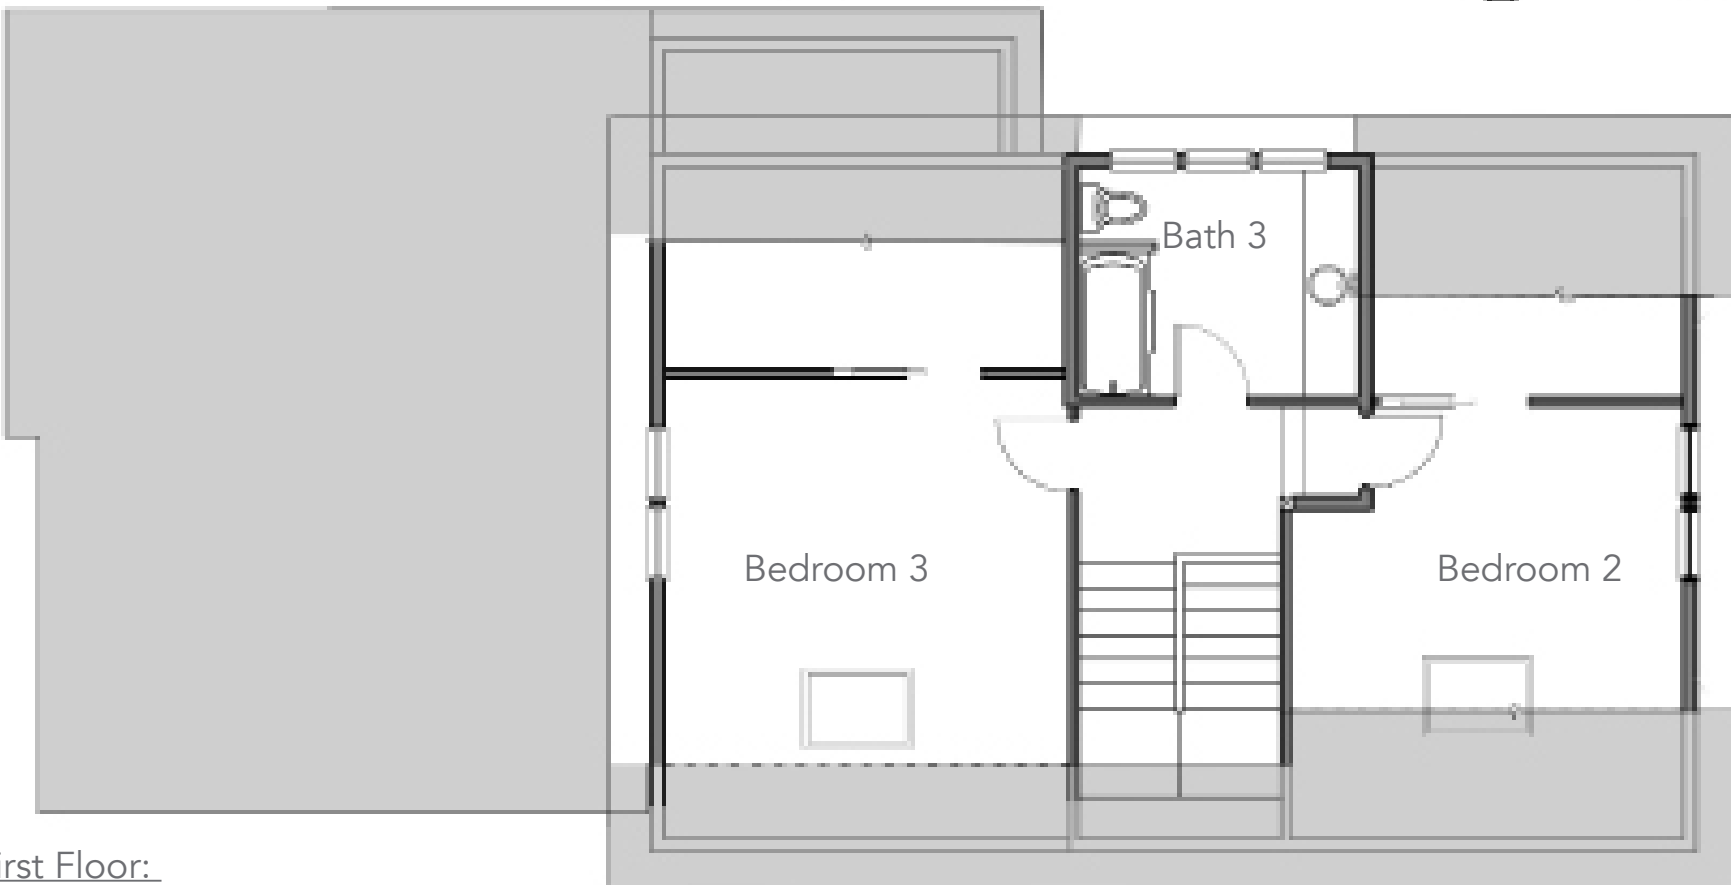

Iris Cottage Home

HOME DETAILS:

- 3 Bedrooms
- 2.5 Bathrooms
- 2-Car attached garage
- Mainfloor living
- 2,477 Square feet with basement

First Floor:

Second Floor:

First Floor:

Half Porch	8.0'x11.9'
Living	11.9'x13.6'
Dining	11.0'x11.0'
Kitchen	9.7'x11.4'
Bedroom 1	11.7'x10.0'
Bath 1	Full
Bath 2	Half
Laundry	8.5'x8.0'
Garage	2-car

Second Floor:

Bedroom 2	10.9'x13.6'
Bedroom 3	13.0'x13.9'
Bath 3	Full

Basement:

Option to finish