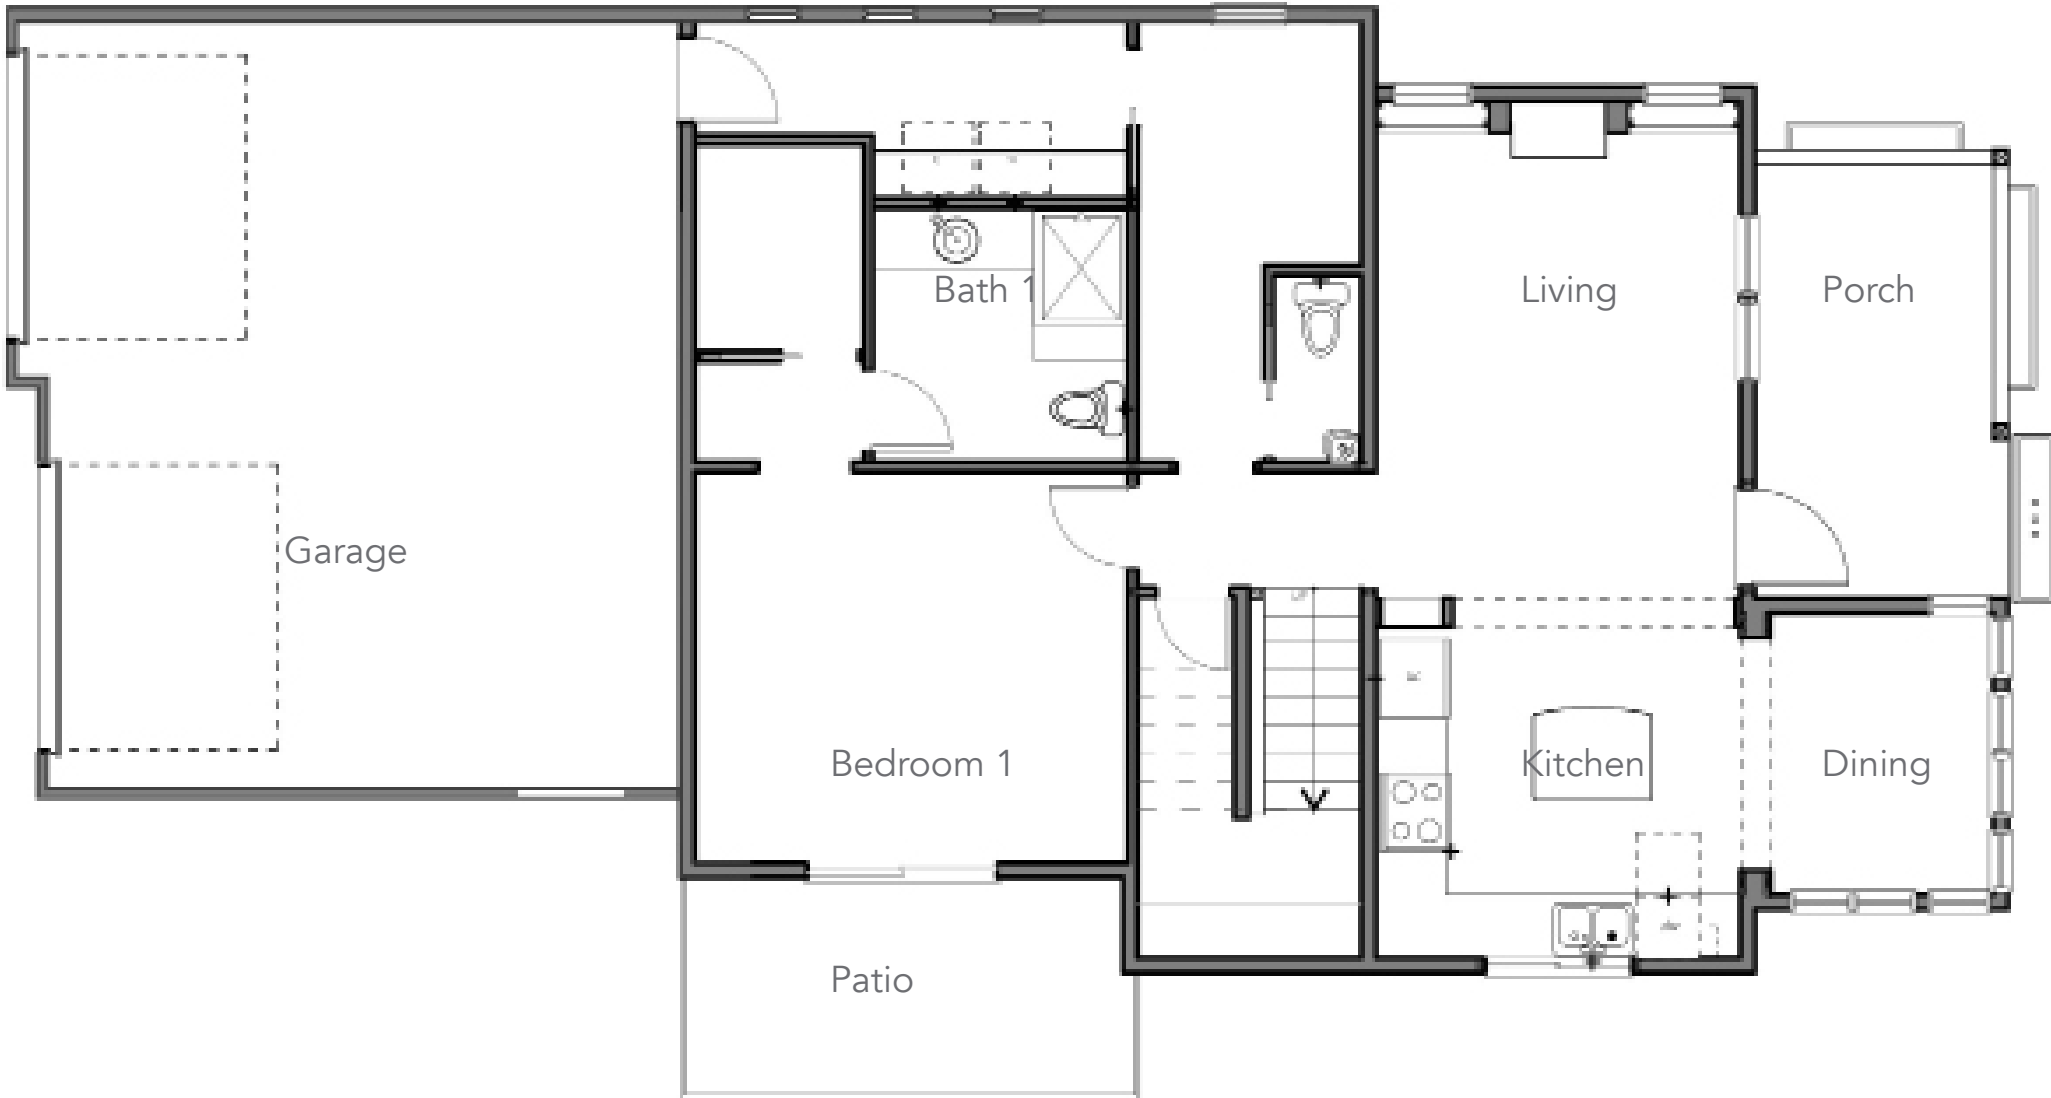

# Plumrose Cottage Home

## HOME DETAILS:

- 3 Bedrooms
- 2.5-3.5 Bathrooms
- 2.5-Car attached garage
- Mainfloor living
- 3,010 Square feet with basement

First Floor:

Second Floor:

First Floor:

Porch	8.0'x14.0'
Living	13.5'x15.5'
Dining	8.0'x8.75'
Kitchen	13.5'x11.0'
Laundry	
Bath 1	Full
Bath 2	Half
Bedroom 1	13.75'x12.0'
Garage	2.5-car

Second Floor:

Bedroom 2	13.5'x13.0'
Bedroom 3	13.5'x20.5'
Bath 3	Full

Basement:

Option to finish