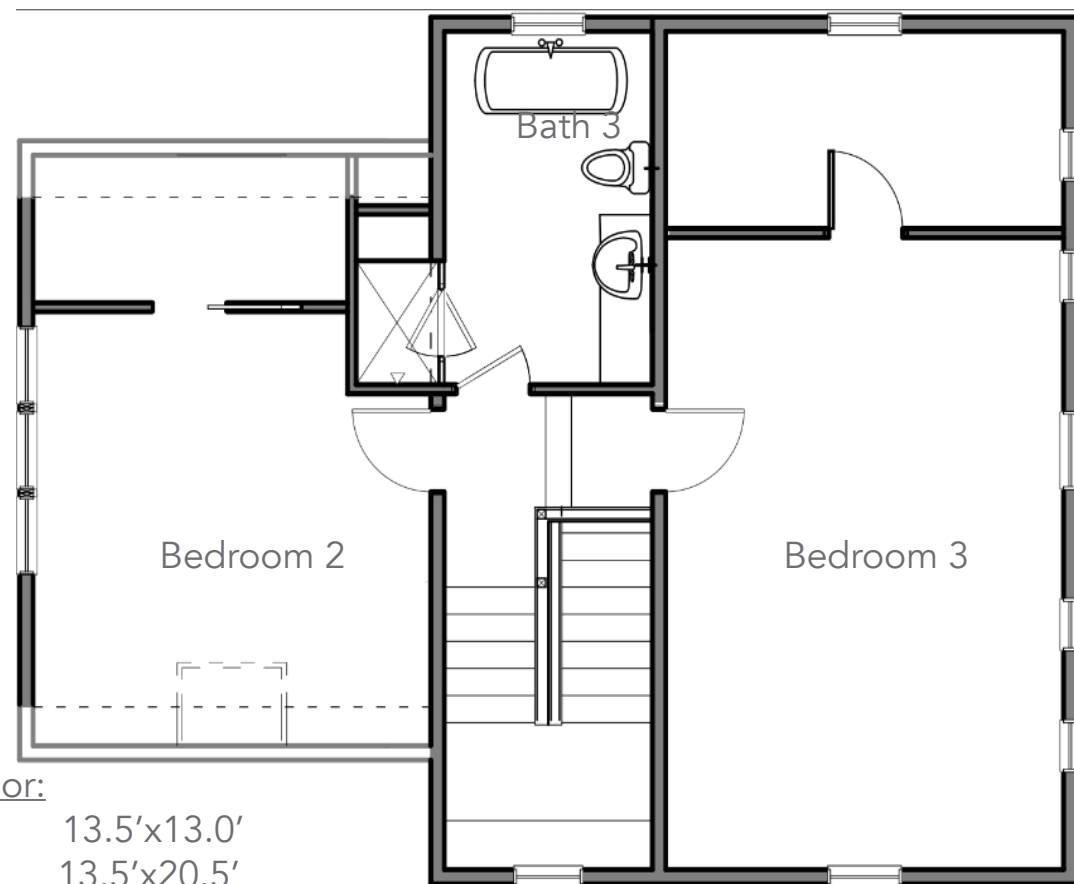

# Plumrose Cottage Home

## HOME DETAILS:

- 3 Bedrooms
- 2.5-3.5 Bathrooms
- 2.5-Car attached garage
- Mainfloor living
- 3,010 Square feet with basement

First Floor:

Second Floor:

First Floor:

Porch	8.0'x14.0'
Living	13.5'x15.5'
Dining	8.0'x8.75'
Kitchen	13.5'x11.0'
Laundry	
Bath 1	Full
Bath 2	Half
Bedroom 1	13.75'x12.0'
Garage	2.5-car

Second Floor:

Bedroom 2	13.5'x13.0'
Bedroom 3	13.5'x20.5'
Bath 3	Full

Basement:

Option to finish