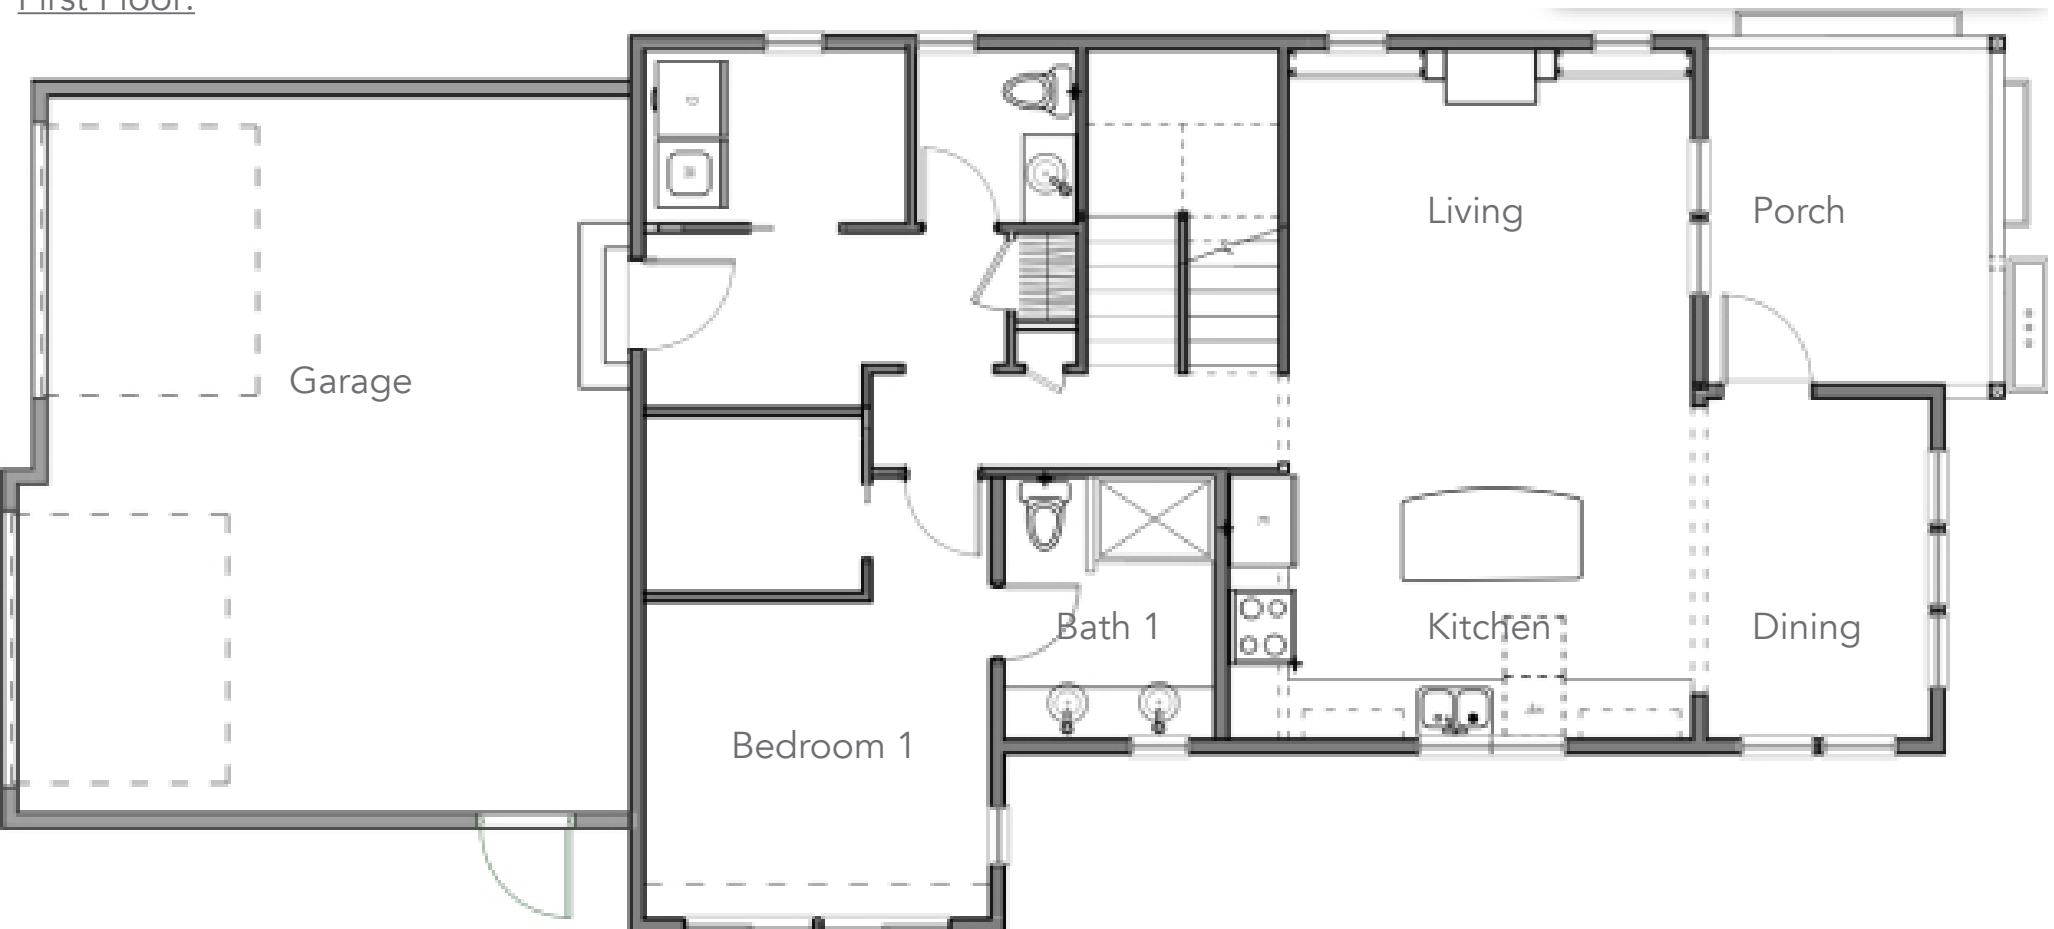

Madison Cottage Home

HOME DETAILS:

- 3 Bedrooms
- 2.5 Bathrooms
- 2-Car attached garage
- Mainfloor living
- 2,820 Square feet with basement

First Floor:

Second Floor:

First Floor:

Porch	10.0'x12.0'
Living	13.5'x12.5'
Dining	8.0'x11.5'
Kitchen	15.5'x10.0'
Laundry	
Bath 1	Full
Bath 2	Half
Bedroom 1	11.5'x10.5'
Garage	Two-car

Second Floor:

Bedroom 2	13.0'x14.0'
Bedroom 3	13.5'x13.0'
Bath 3	Full

Basement:

Option to finish