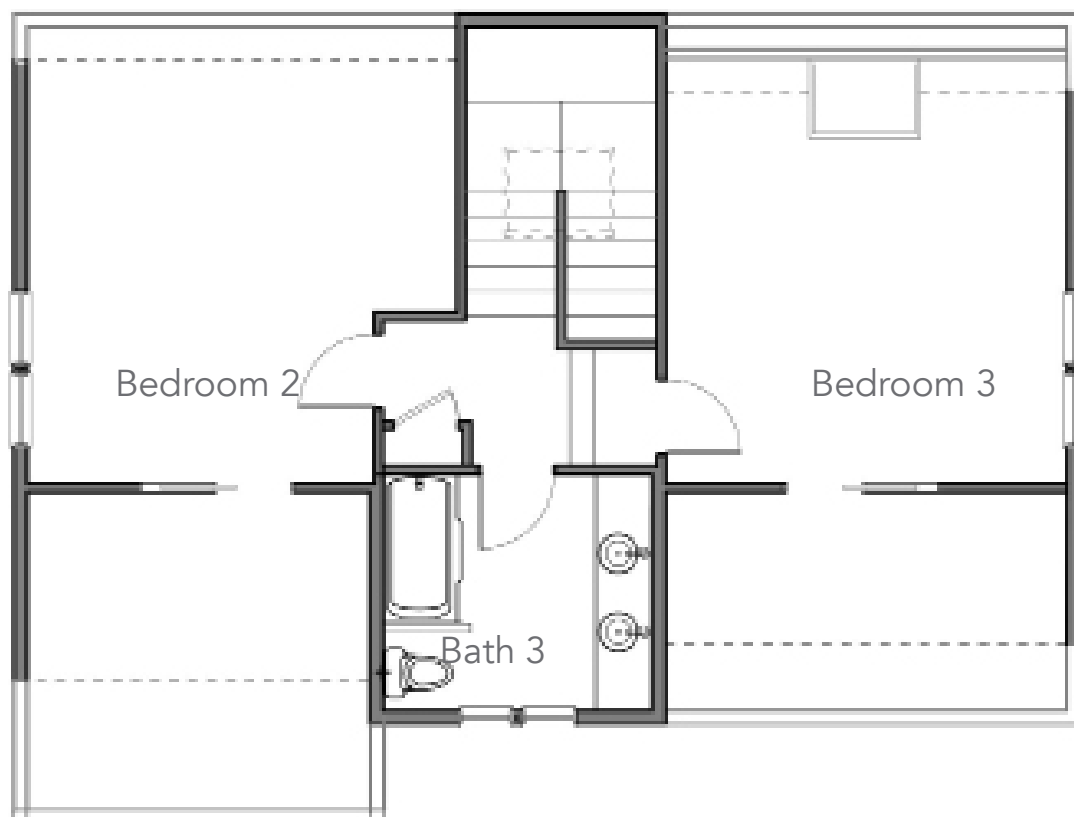

Madison Cottage Home

HOME DETAILS:

- 3 Bedrooms
- 2.5 Bathrooms
- 2-Car attached garage
- Mainfloor living
- 2,820 Square feet with basement

First Floor:

Second Floor:

First Floor:

Porch	10.0'x12.0'
Living	13.5'x12.5'
Dining	8.0'x11.5'
Kitchen	15.5'x10.0'
Laundry	
Bath 1	Full
Bath 2	Half
Bedroom 1	11.5'x10.5'
Garage	Two-car

Second Floor:

Bedroom 2	13.0'x14.0'
Bedroom 3	13.5'x13.0'
Bath 3	Full

Basement:

Option to finish