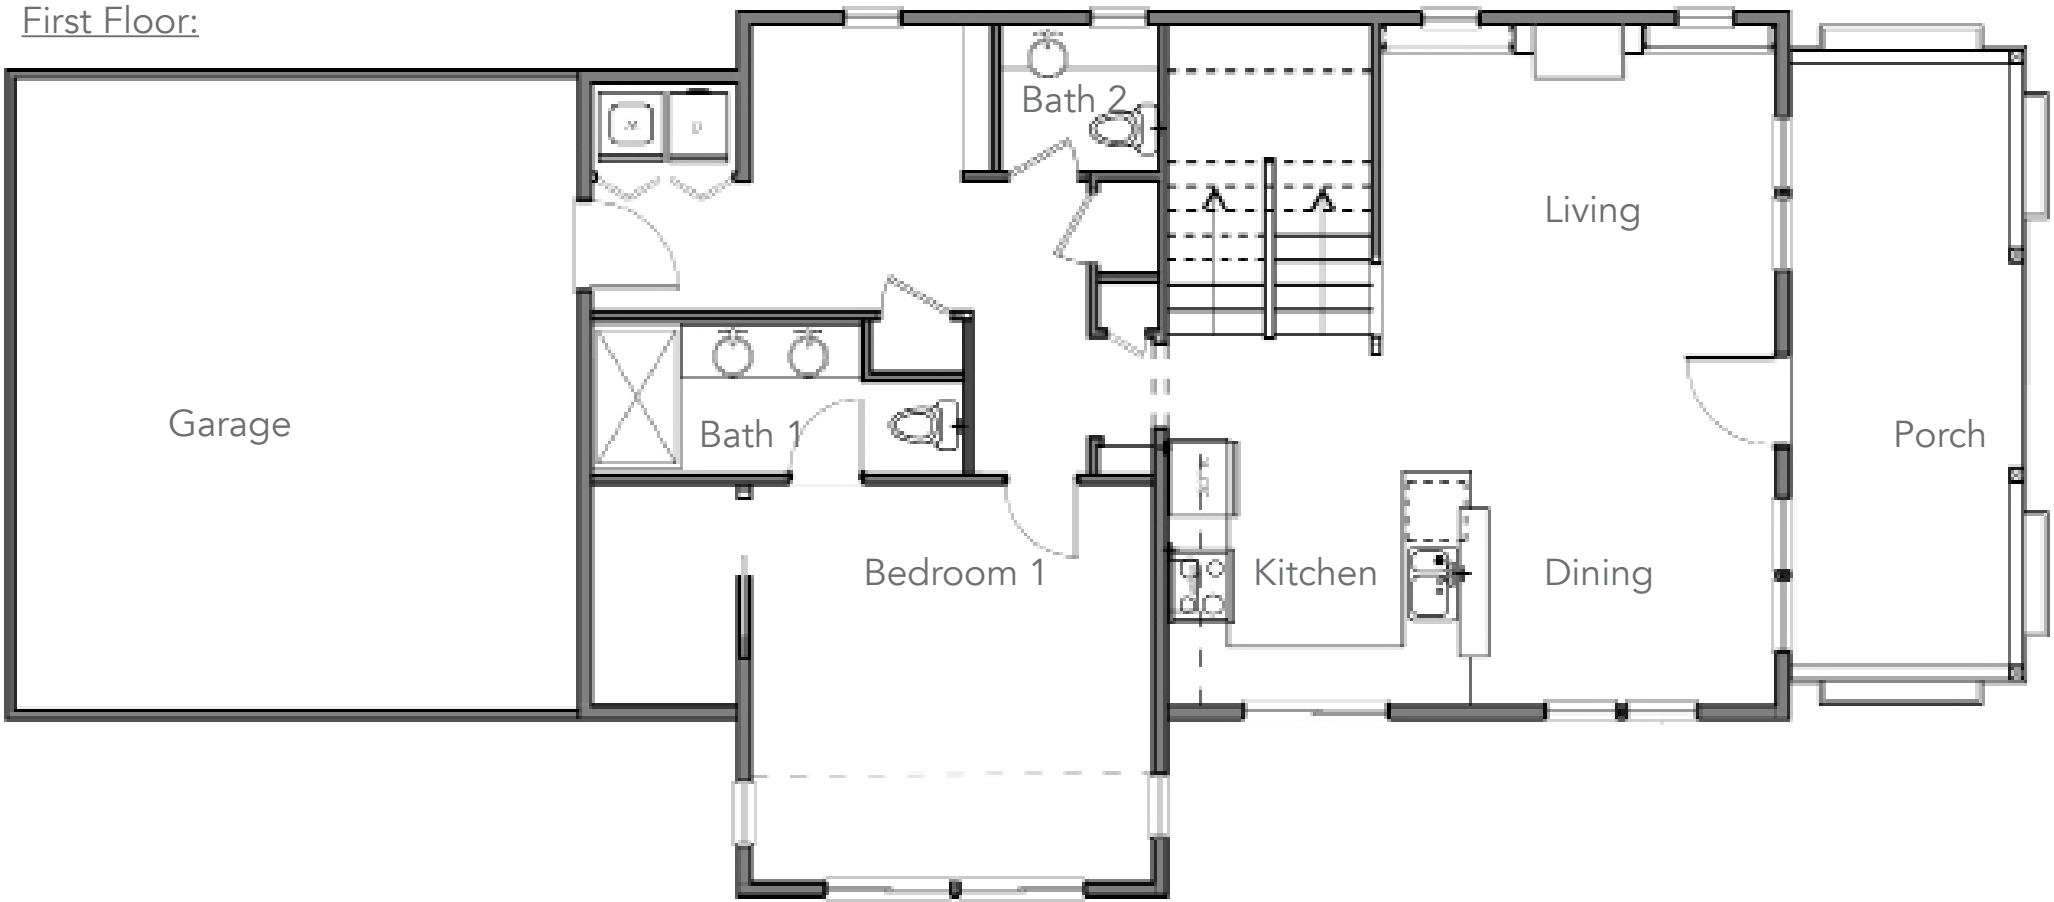

# Ellis Cottage Home

## HOME DETAILS:

- 3 Bedrooms
- 2.5 Bathrooms
- 2-Car attached garage
- Mainfloor living
- 2,876 Square feet with basement

First Floor:

Second Floor:

First Floor:

Porch	Full/8.0'x21.5'
Living	13.5'x11.0'
Dining	10.5'x11.5'
Kitchen	10.5'x12.0'
Laundry	
Bath 1	Full
Bath 2	Half
Bedroom 1	13.75'x13.5'
Garage	Two-car

Second Floor:

Bedroom 2	14.0'x13.5'
Bedroom 3	13.5'x12.0'
Bath 3	Full
Terrace	

Basement:

Option to finish