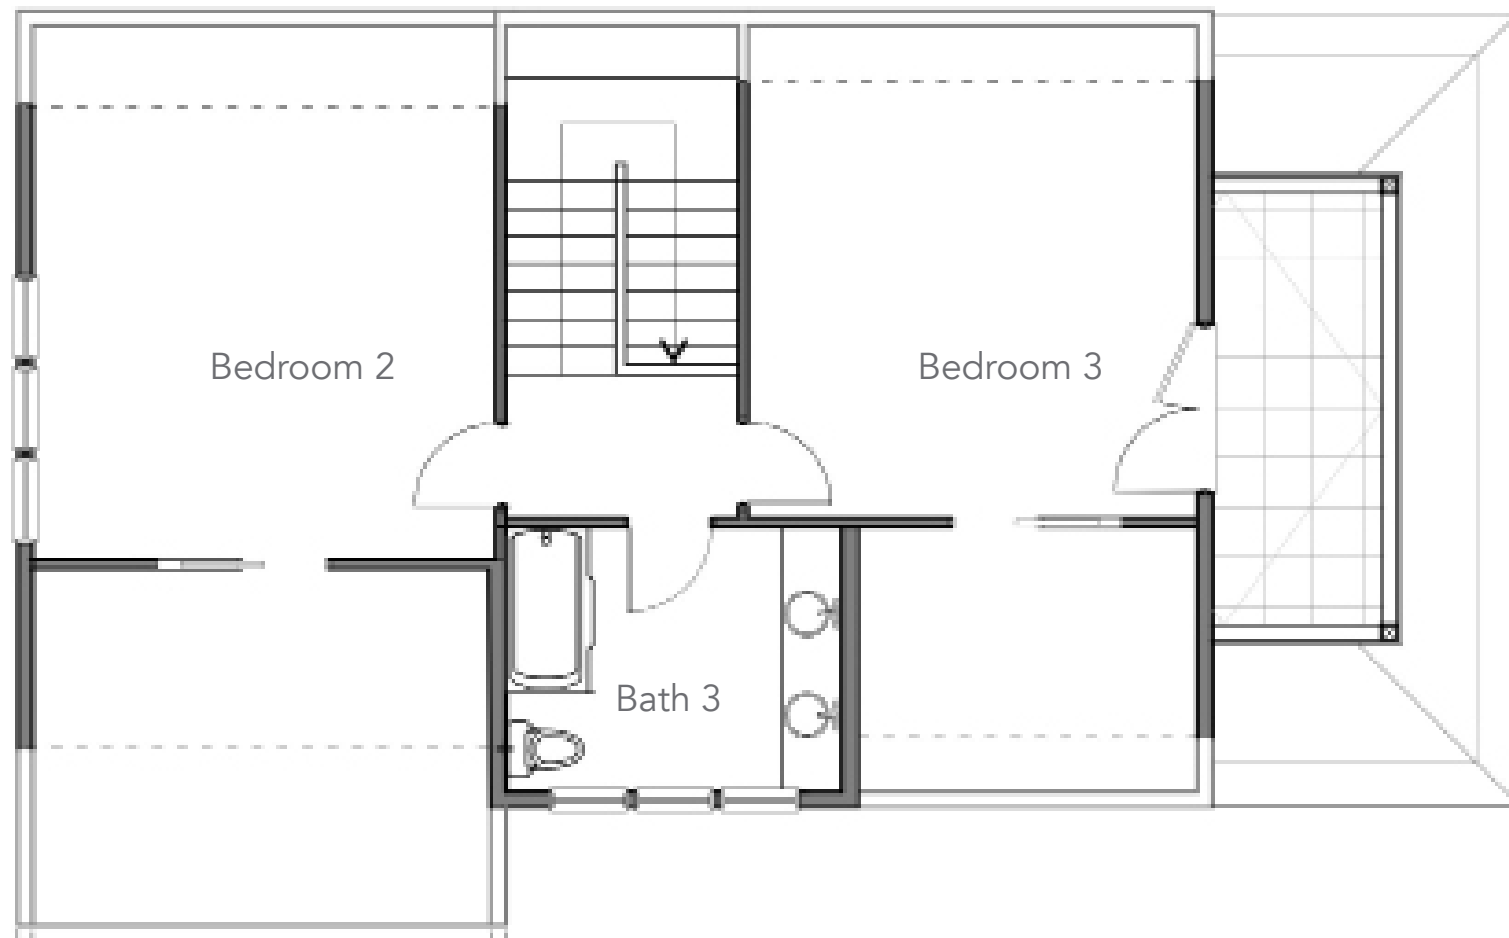

# Ellis Cottage Home

## HOME DETAILS:

- 3 Bedrooms
- 2.5 Bathrooms
- 2-Car attached garage
- Mainfloor living
- 2,876 Square feet with basement

First Floor:

Second Floor:

First Floor:

Porch	Full/8.0'x21.5'
Living	13.5'x11.0'
Dining	10.5'x11.5'
Kitchen	10.5'x12.0'
Laundry	
Bath 1	Full
Bath 2	Half
Bedroom 1	13.75'x13.5'
Garage	Two-car

Second Floor:

Bedroom 2	14.0'x13.5'
Bedroom 3	13.5'x12.0'
Bath 3	Full
Terrace	

Basement:

Option to finish