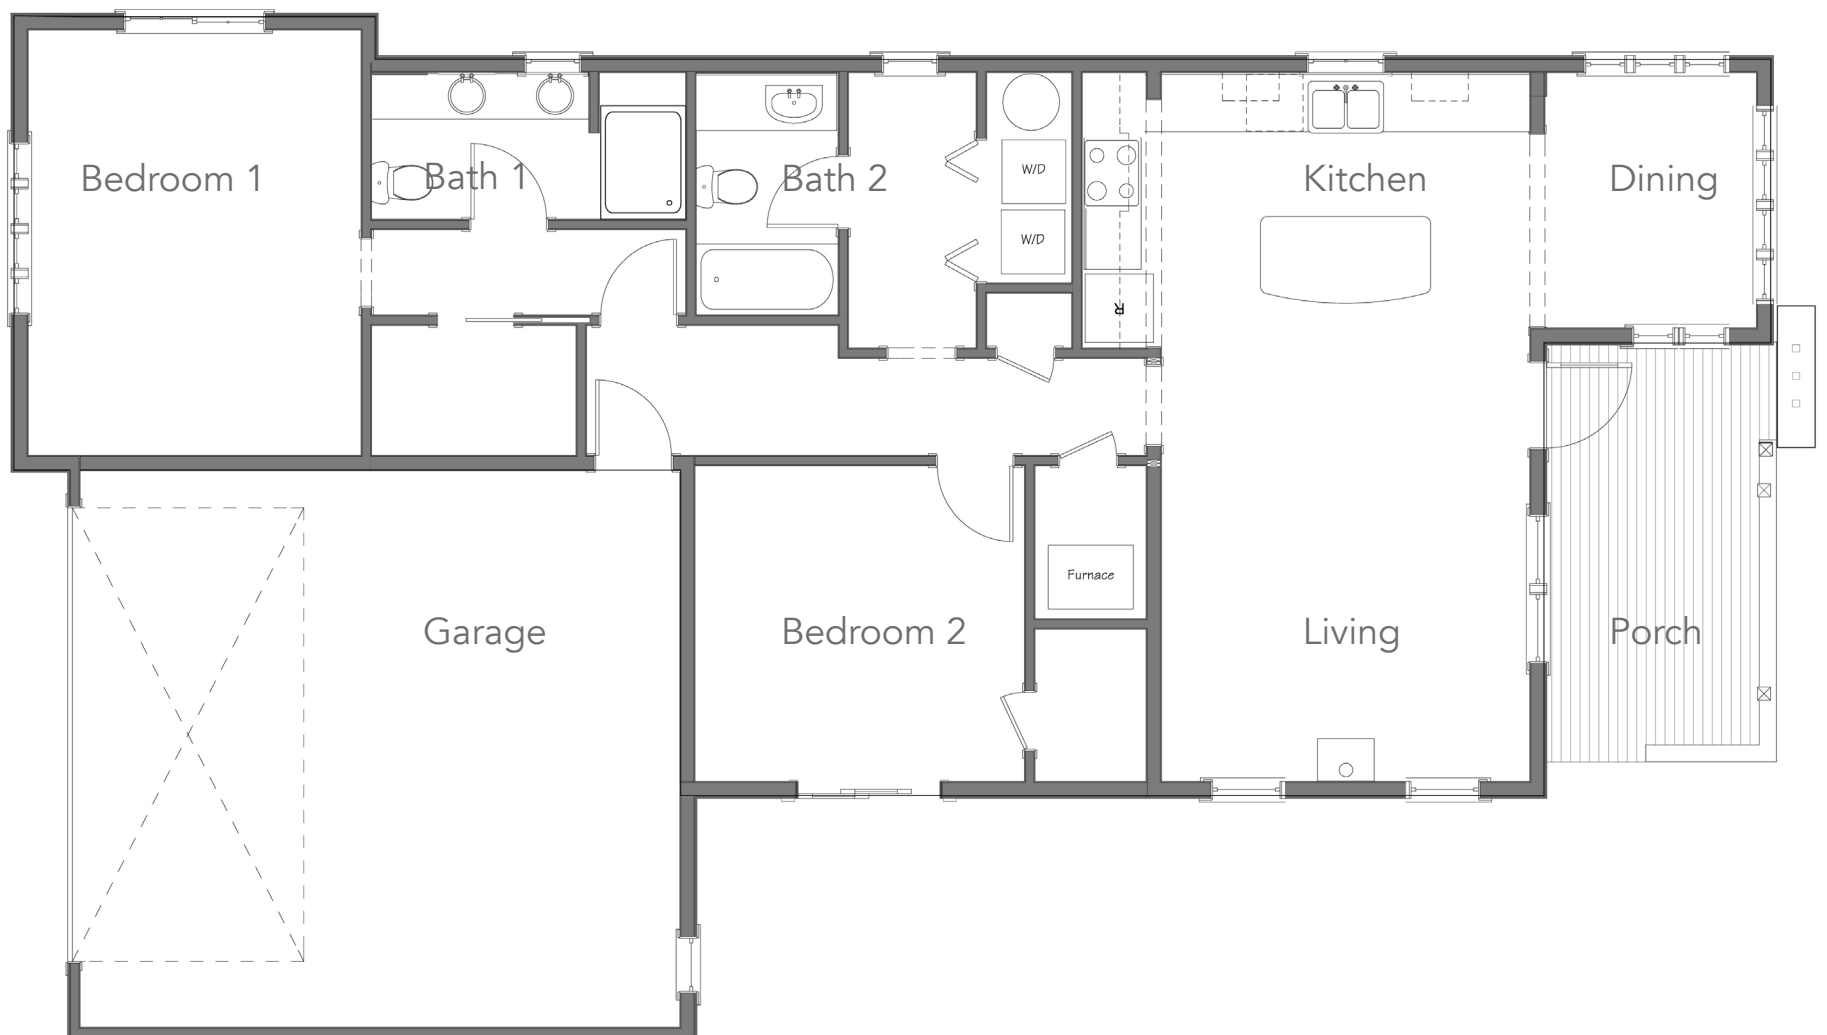

# Betty Sue Cottage Home

## HOME DETAILS:

- 2 Bedrooms
- 2 Bathrooms
- 2-Car attached garage
- Mainfloor living
- 2,452 Square feet with basement

## First Floor:

## First Floor:

Porch	8.0'x14.75'
Living	13.0'x13.0'
Dining	9.0'x 7.5'
Kitchen	15.9'x10.0'
Bedroom 1	12.0'x15.0'
Bedroom 2	11.5'x11.5'
Bath 1	Full
Bath 2	Full
Laundry	
Garage	1 or 2-car